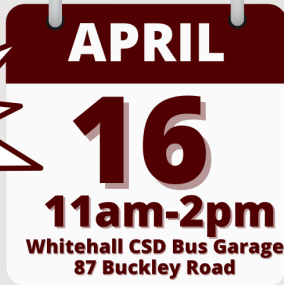

Become Part of Our DRIVING FORCE

Whitehall Central School District
is currently seeking substitute, full-time & part-time

BUS DRIVERS!

\$20 per hour substitute

\$19.90 per hour full/part time

- The Whitehall Transportation Department will conduct a "Test Drive a School Bus" for prospective bus drivers.
- Trained staff will allow prospective applicants (with valid driver's license) to drive a school bus (supervised) around the Whitehall CSD campus and answer questions about the open positions.